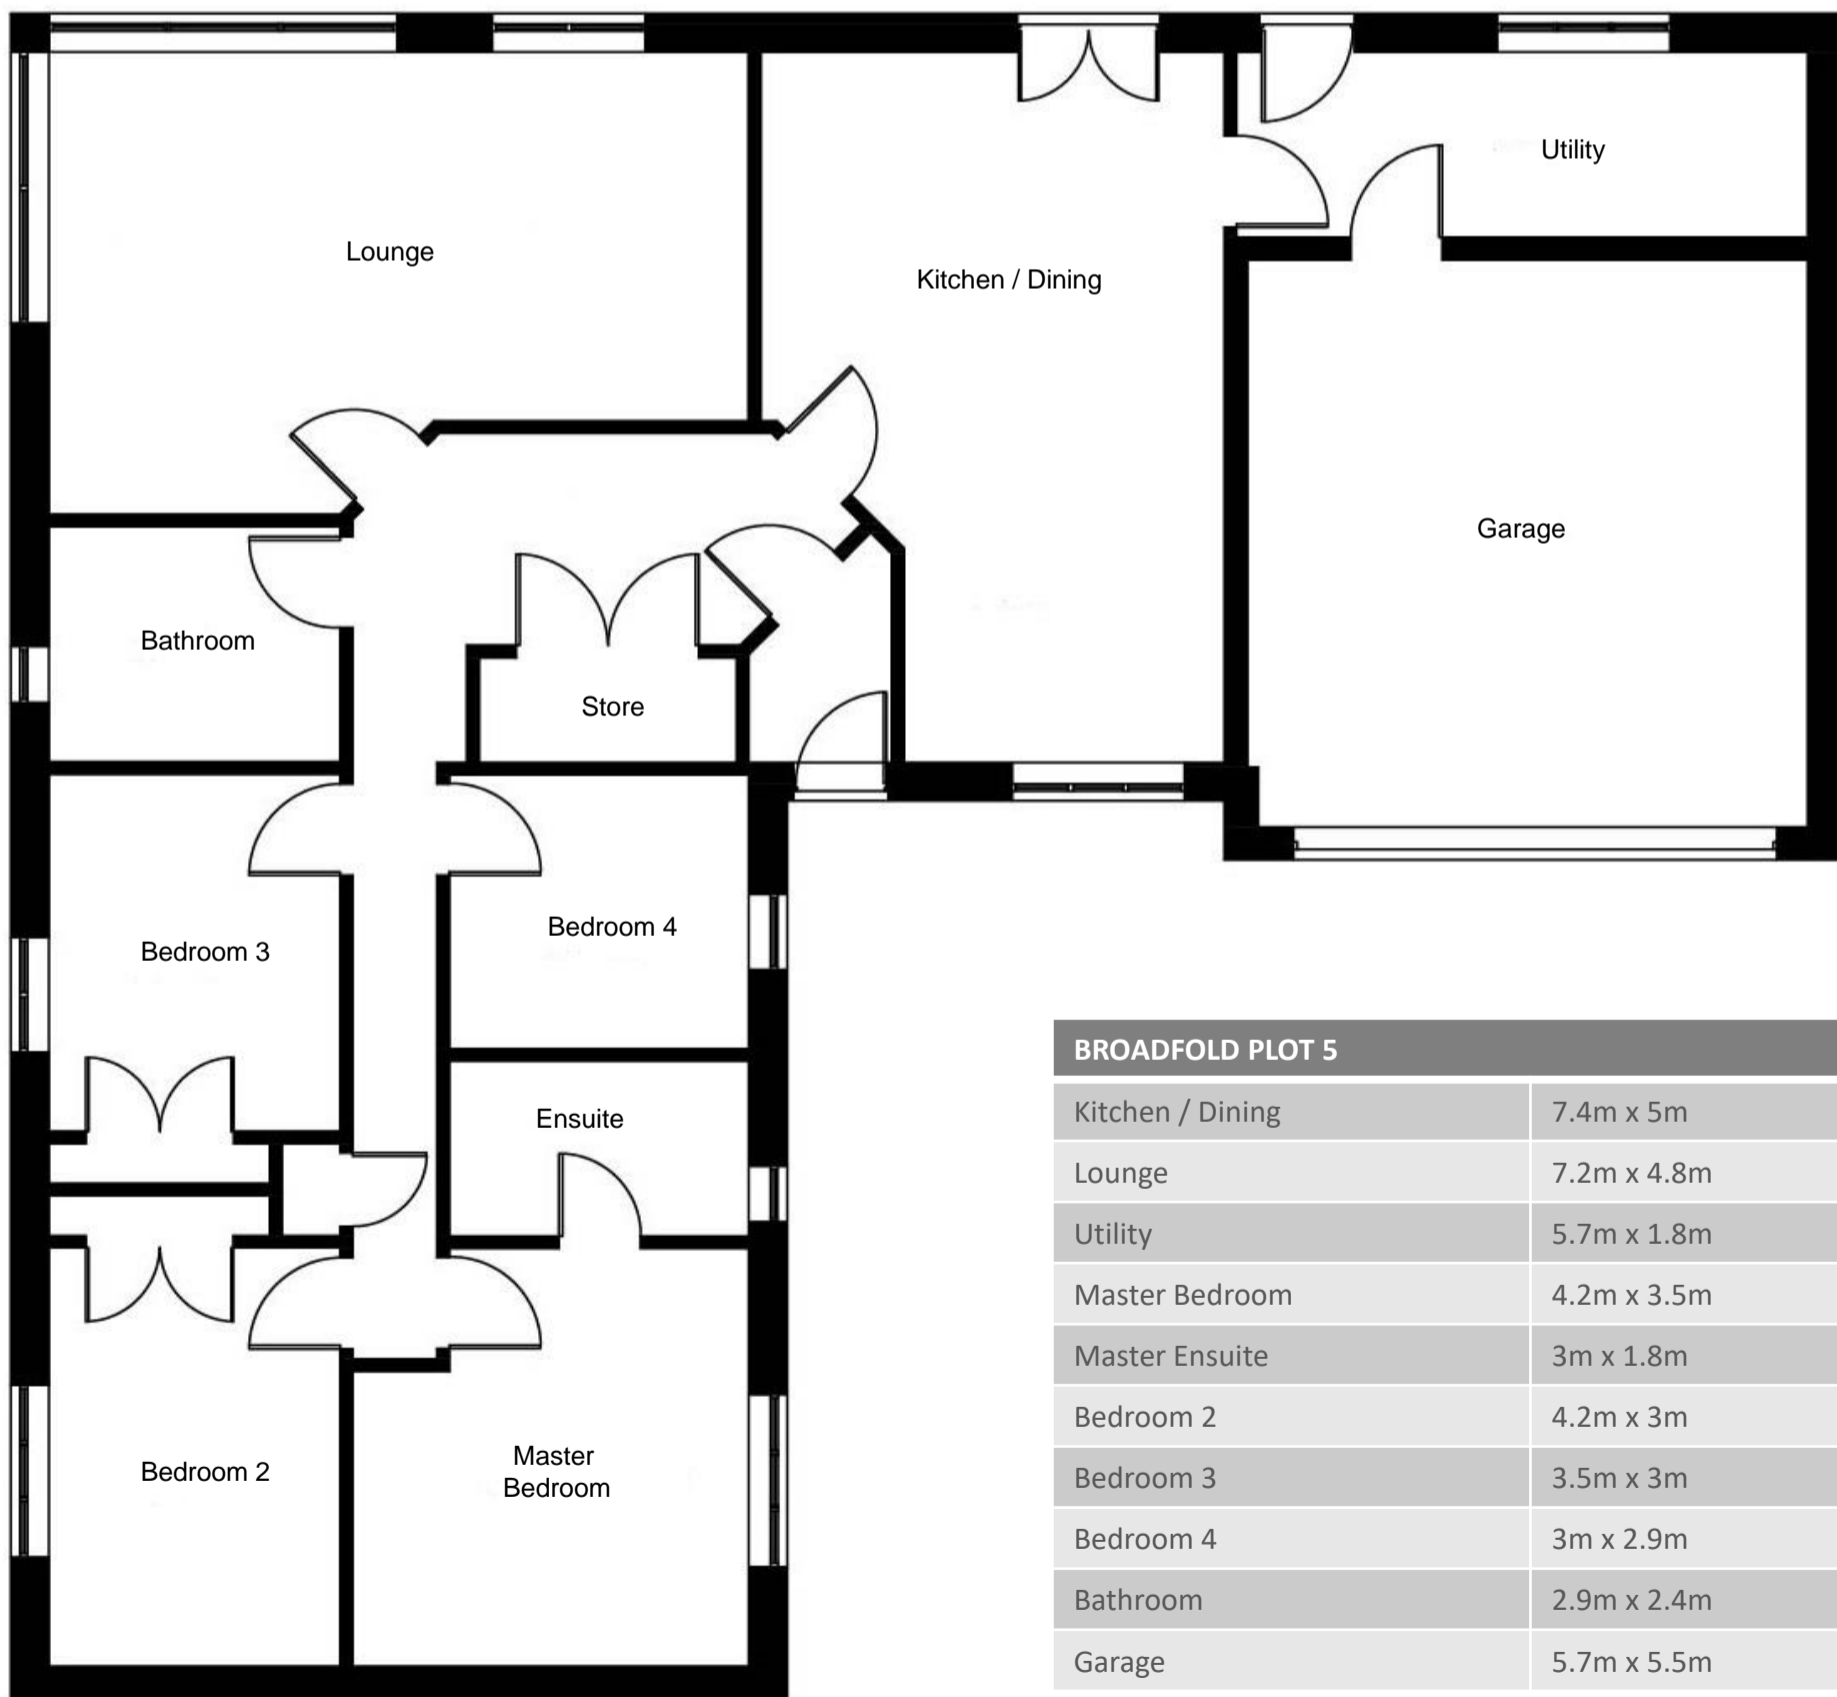

Broadfold Plot 5 Floor area 201 m<sup>2</sup>

Plot size approx. 1394 m<sup>2</sup> / 0.34 acres

All plans, images and dimensions are for illustrative purposes only, and are intended to convey concept and vision of development/property. These may alter as work progresses and do not necessarily represent a true and accurate depiction of finished product and specification. These are not intended to form part of any contract.